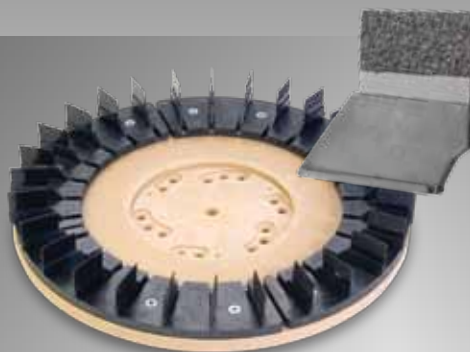

#### *The Ultimate Concrete Prep Tool For Hard-to-Prep Surfaces*

The Diamabrush By Malish concrete prep system has been extended to now include Concrete Prep Plus. This new heavy-duty prep tool is ideally suited to prep floors for an application of paints, epoxies, or stains. The Concrete Prep Plus will also remove a thin layer of paint or epoxy. Concrete Prep Plus is specially designed to last up to 3 to 4 times longer (up to 50,000 sq.ft.) than our standard Concrete Prep Tool.

With its more durable cutting blades, the Diamabrush By Malish Concrete Prep Plus allows prepping concrete floors to take place in a fraction of the time.

Like all products in the Diamabrush By Malish system, the Concrete Prep Plus tool can be used on your existing floor maintenance equipment. This particular tool is designed to handle the pressure and weight of heavy down pressure machines like large ride-on scrubbers and heavier duty floor machines and buffers.

#### Concrete Prep Plus™

- Abrades the surface to prep for difficult jobs
- Uses either a 25 or 100 diamond grit bonded to metallic backing and assembled to flexible steel spring blades
- Flexible blades designed to ALWAYS remain in contact with the floor regardless of floor imperfections
- Saves time
- Perfect for removing a thin layer of paint or epoxy