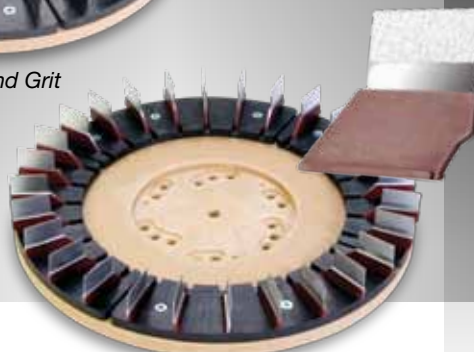

100 Diamond Grit

Concrete Prep Plus is the first step in a complete concrete floor preparation system. Following the use of Concrete Prep Plus, six (6) polishing tools may be used (from coarse to fine) to achieve the level of gloss your application requires.